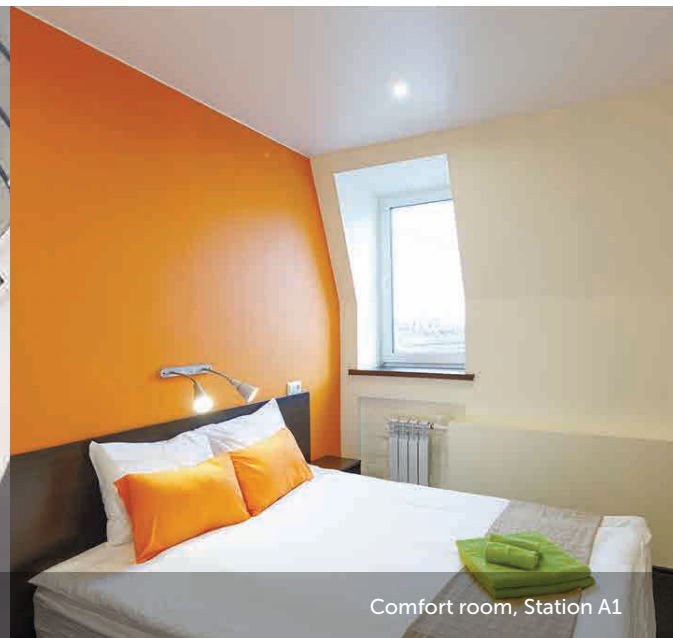

Standart DBL room, Station S13

Main stair, Station S13

Standart TWIN room, Station S13

Room area from 12 m² till 20 m²

Air-Conditioning

Free Wi-Fi

LCD/Satelite TV (SAT TV)

Rest zone and mini-kitchen zone

Скоро открытие

Standart DBL room, Station L1

Breakfast Station L1

Standart TWIN room, Station L1

 Room area from 12 m² till 20 m²

 Air-Conditioning

 Free Wi-Fi

 LCD/Satellite TV (SAT TV)

Comfort room, Station A1

Main stair, Station A1

Comfort room, Station A1

 Room area from 12 m² till 20 m²

 Air-Conditioning

 Free Wi-Fi

 LCD/Satellite TV (SAT TV)

 Rest zone and mini-kitchen zone